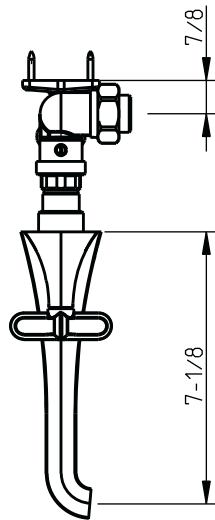

Hexa

3 Holes wall mount lavatory faucet

dimensions inches

www.cifial.pt | cifial@cifial.pt
cifial@cifial.es
www.cifial.co.uk | sales@cifial.co.uk
www.cifialusa.com
www.cifial.pl | cifial@cifial.pl

Cartridge # 5711505 - Cold
5711501 - Hot

technical specifications
 note: xxx represent different finishes

code: 201 156 xxx
 202 156 xxx

www.cifial.pt | cifial@cifial.pt
 cifial@cifial.es
 www.cifial.co.uk | sales@cifial.co.uk
 www.cifialusa.com
 www.cifial.pl | cifial@cifial.pl

5663634
 983HX004W02