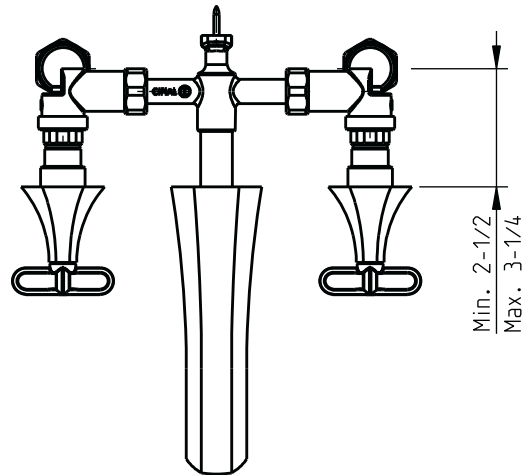

Hexa

3 Holes wall mount lavatory faucet

dimensions inches

www.cifial.pt | cifial@cifial.pt
cifial@cifial.es
www.cifial.co.uk | sales@cifial.co.uk
www.cifialusa.com
www.cifial.pl | cifial@cifial.pl

Cartridge # 5711505 - Cold
5711501 - Hot

technical specifications
 note: xxx represent different finishes

code: 201 156 xxx
 202 156 xxx

www.cifial.pt | cifial@cifial.pt
 cifial@cifial.es
 www.cifial.co.uk | sales@cifial.co.uk
 www.cifialusa.com
 www.cifial.pl | cifial@cifial.pl