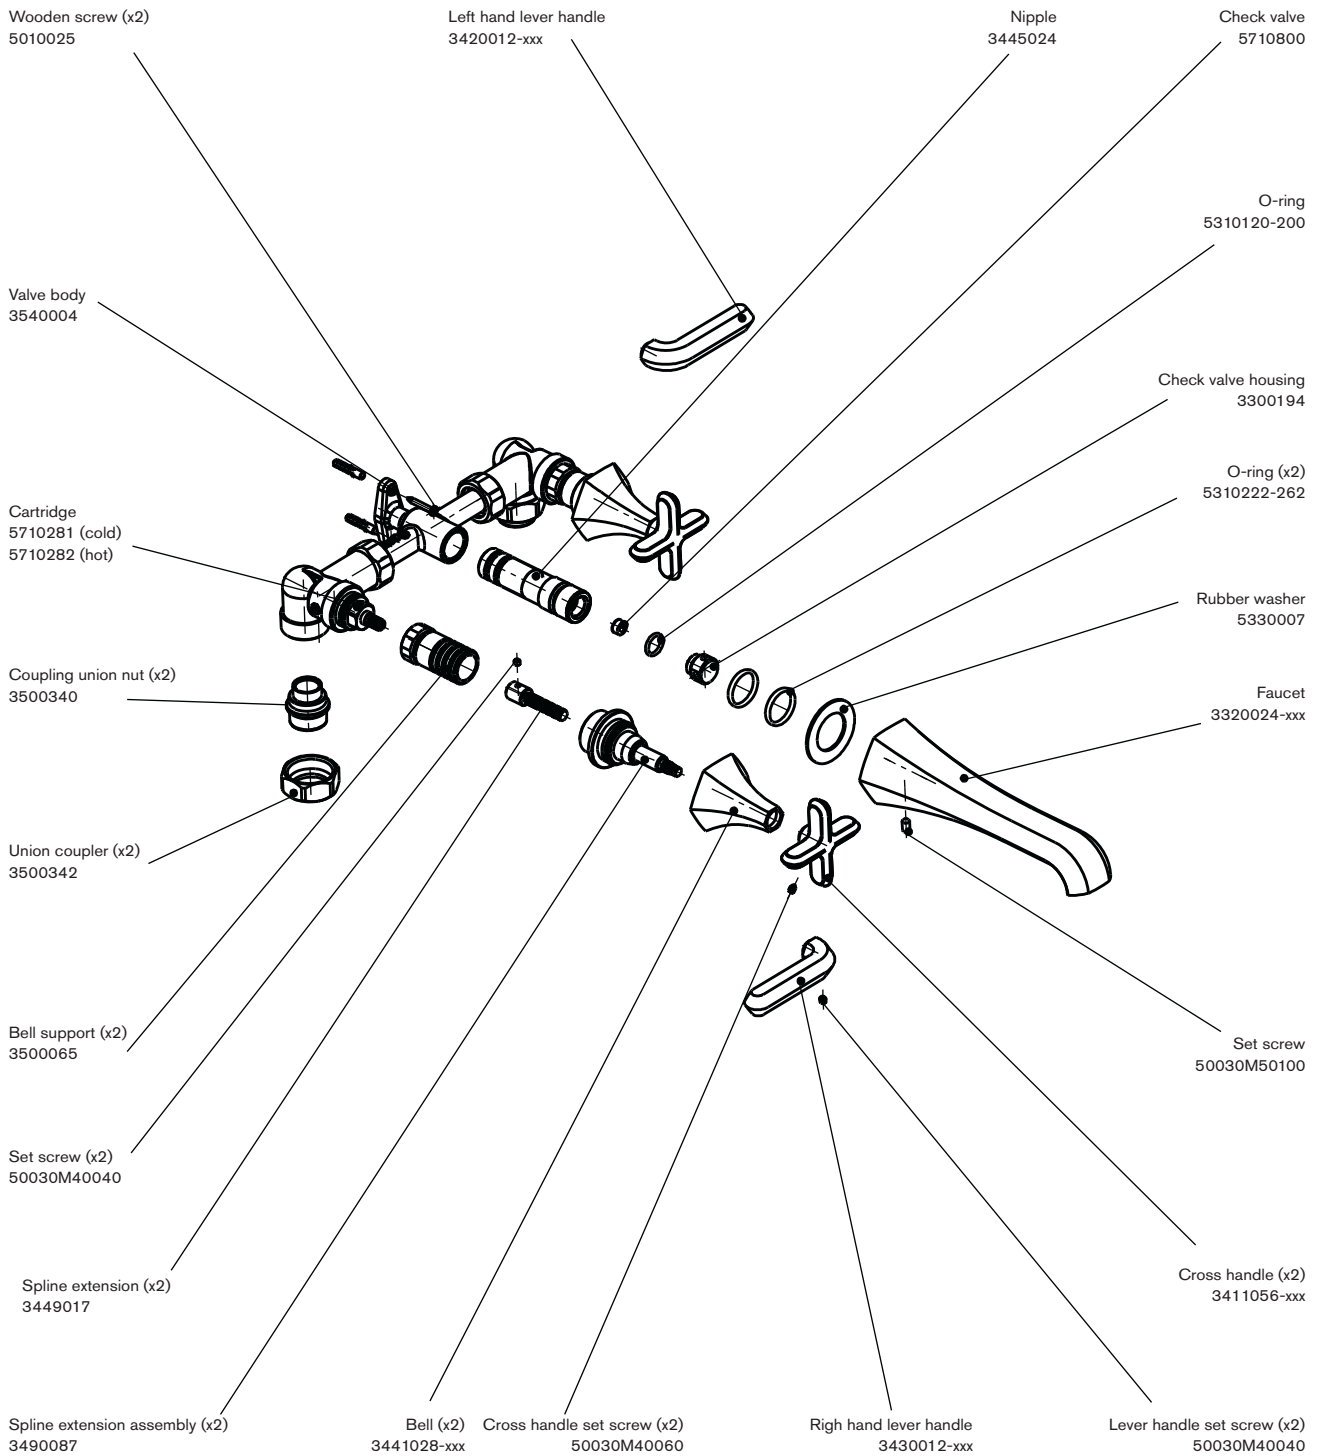

technical specifications
note: xxx represent different finishes

code: 201 156 xxx
202 156 xxx

www.cifial.pt | cifial@cifial.pt
cifial@cifial.es
www.cifial.co.uk | sales@cifial.co.uk
www.cifialusa.com
www.cifial.pl | cifial@cifial.pl

5663634
983HX004W02