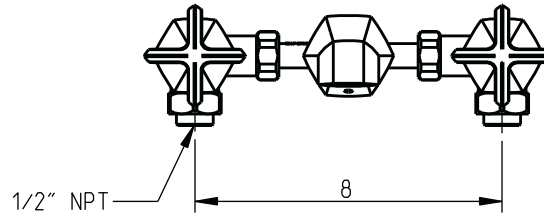

Hexa

3 Holes wall mount lavatory faucet

dimensions inches

www.cifial.pt | cifial@cifial.pt
cifial@cifial.es
www.cifial.co.uk | sales@cifial.co.uk
www.cifialusa.com
www.cifial.pl | cifial@cifial.pl

Cartridge # 5711505 - Cold
5711501 - Hot