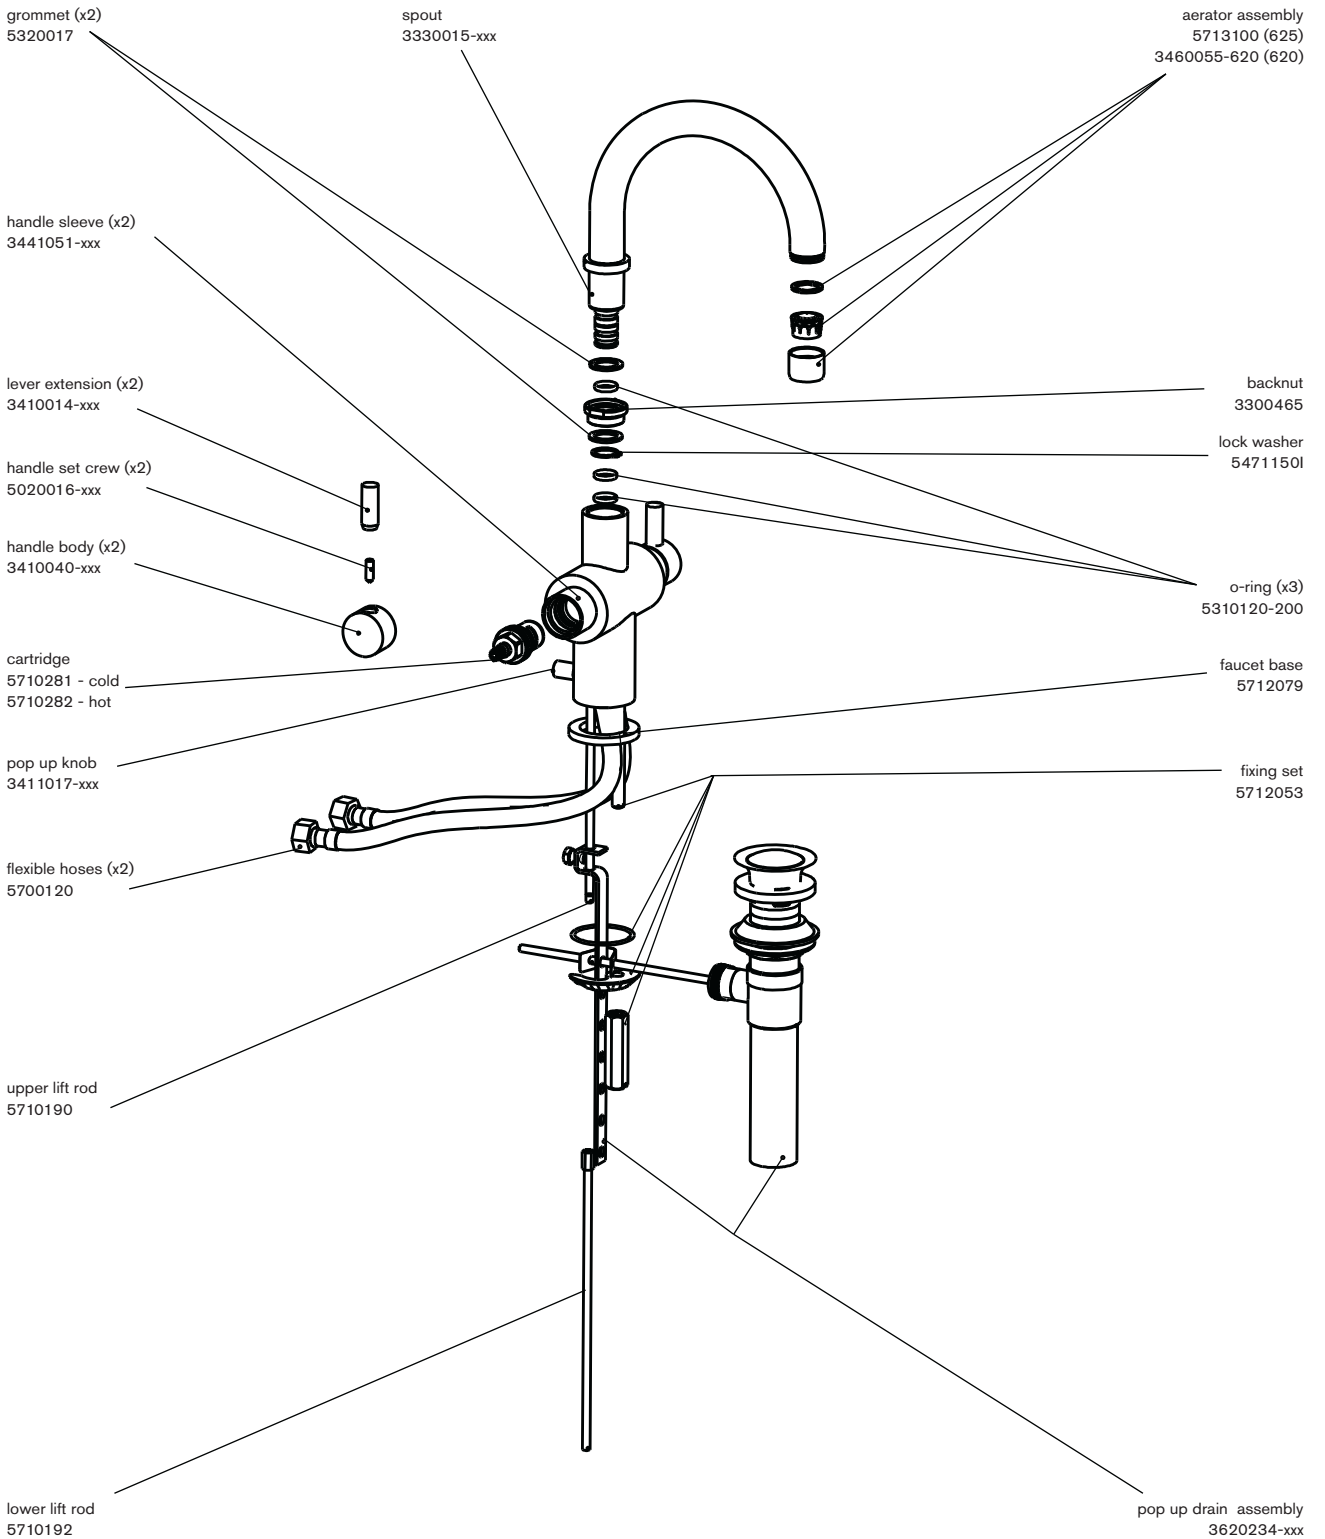

Techno

Monoblock lavatory

technical specifications
 note: xxx represents different finishes

code: 221 105 xxx

www.cifial.pt | cifial@cifial.pt
 cifial@cifial.es
 www.cifial.co.uk | sales@cifial.co.uk
 www.cifialusa.com
 www.cifial.pl | cifial@cifial.pl

- W/ aerator (Mix)
- - - W/ Regulator (Mix)
- W/ aerator (100% cold water)
- W/ Regulator (100% Cold Water)

tighten/untighten
 handle extension

5663192
 983TE000W06