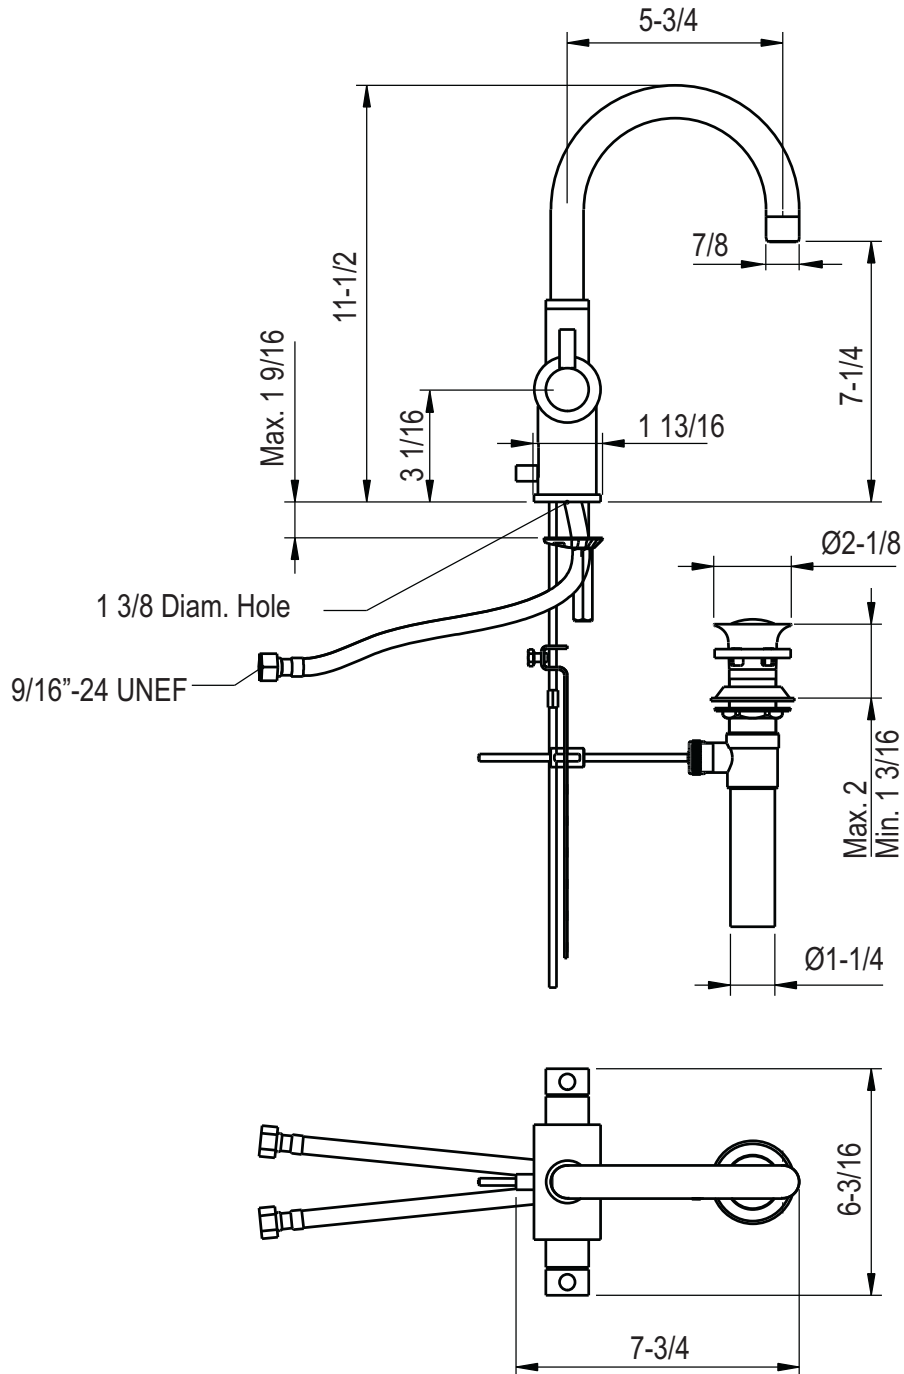

Techno

Monoblock lavatory

technical specifications
 note: xxx represents different finishes

code: 221 105 xxx

www.cifial.pt | cifial@cifial.pt
 cifial@cifial.es
 www.cifial.co.uk | sales@cifial.co.uk
 www.cifialusa.com
 www.cifial.pl | cifial@cifial.pl

- W/ aerator (Mix)
- - - W/ Regulator (Mix)
- W/ aerator (100% cold water)
- W/ Regulator (100% Cold Water)

tighten/untighten
 handle extension

5663192
 983TE000W06