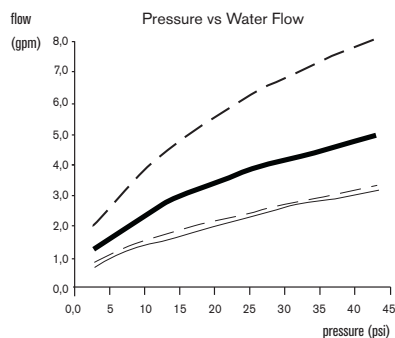

- W/ aerator (Mix)
- - - W/ Regulator (Mix)
- W/ aerator (100% cold water)
- W/ Regulator (100% Cold Water)

tighten/untighten
 handle extension

5663192
 983TE000W06