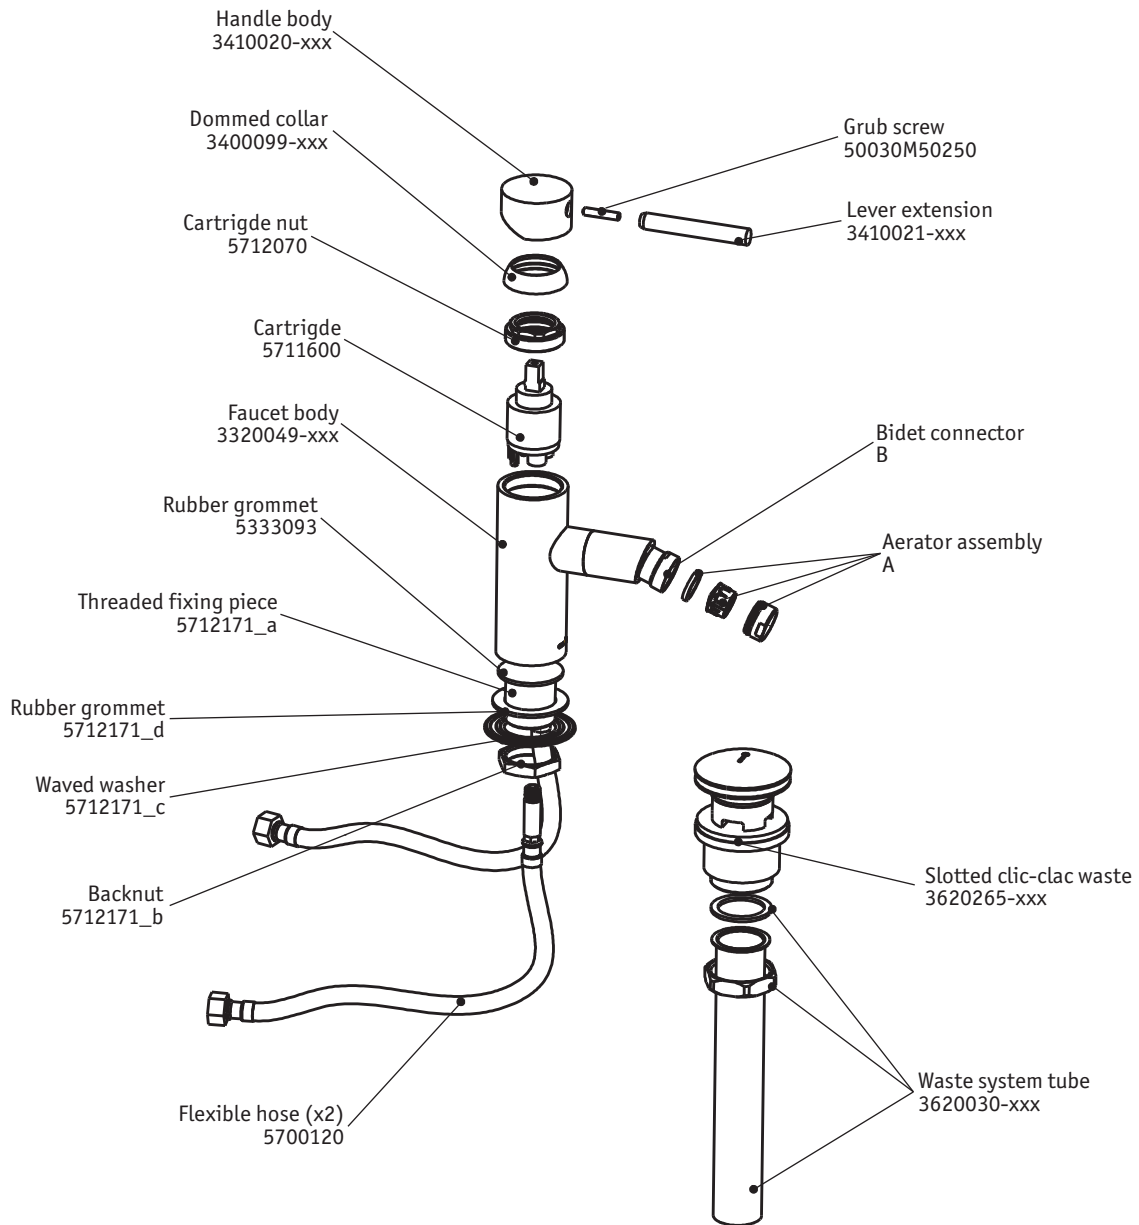

5663656
983TH020W01

Note: xxx represent different finishes.

	625	620
A	5713101	3460008-620 5C02043 5C03040
B	5700252	346043-620