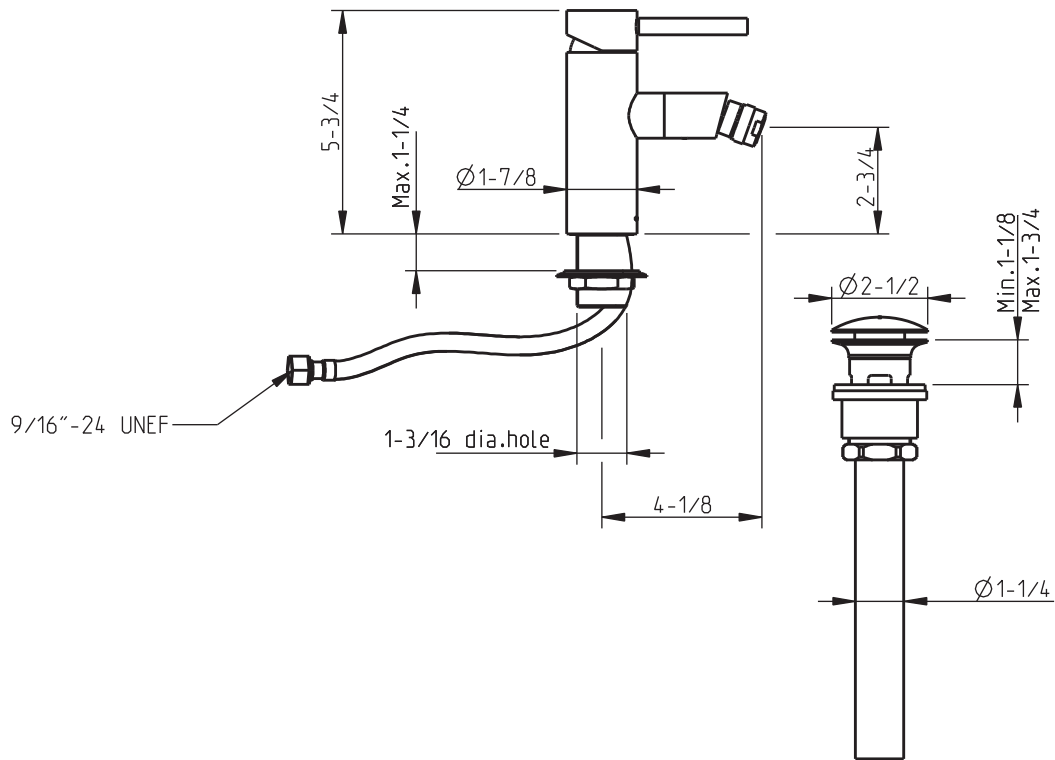

## Techno Straight

Bidet faucet

code | 221 122 xxx

5663656  
983TH020W01

dimensions inches