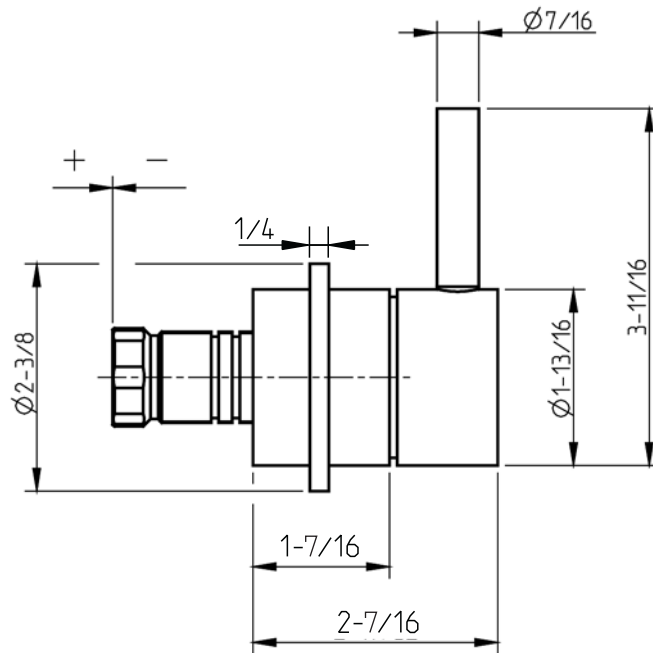

Techno

Wall mount transfer valve trim

www.cifial.pt | cifial@cifial.pt
cifial@cifial.es
www.cifial.co.uk | sales@cifial.co.uk
www.cifialusa.com
www.cifial.pl | cifial@cifial.pl

dimensions inches

extension kit - 3491012

5663314
983TH010W05