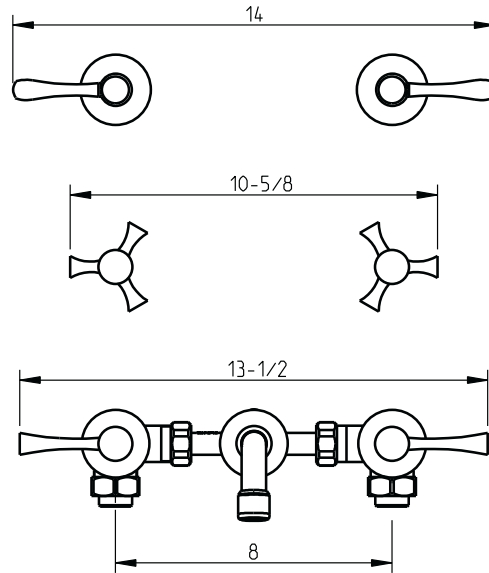

## Wall mount lavatory faucet

identification and c-UPC NSF61-9 certification label

dimensions inches

technical specifications  
 note: xxx represent different finishes

code: 244 156 xxx  
 245 156 xxx  
 246 156 xxx