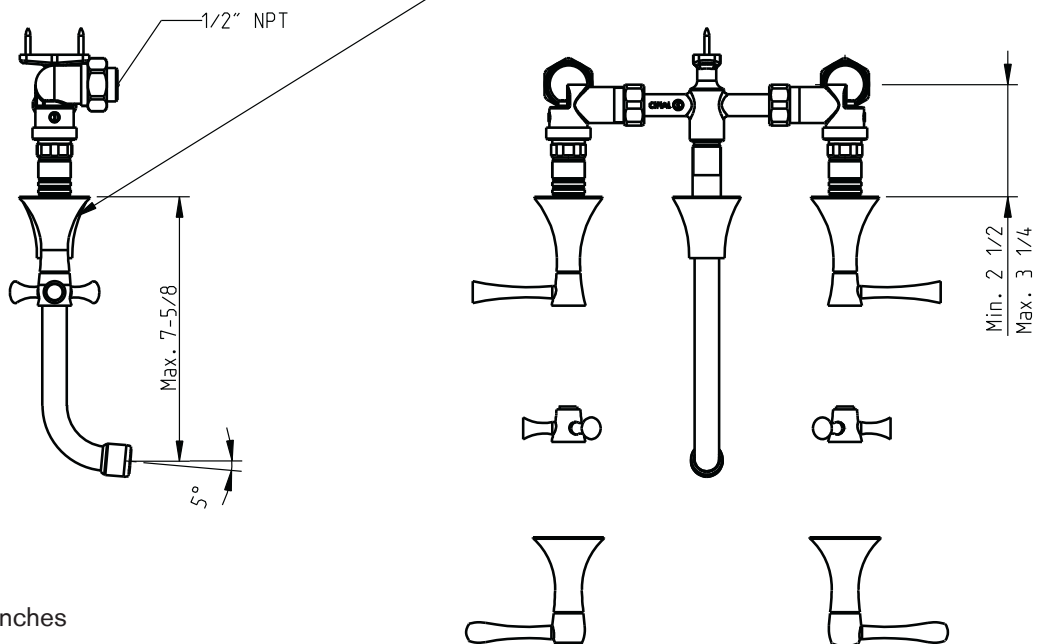

## Wall mount lavatory faucet

identification and c-UPC NSF61-9 certification label

dimensions inches

technical specifications  
 note: xxx represent different finishes

code: 244 156 xxx  
 245 156 xxx  
 246 156 xxx