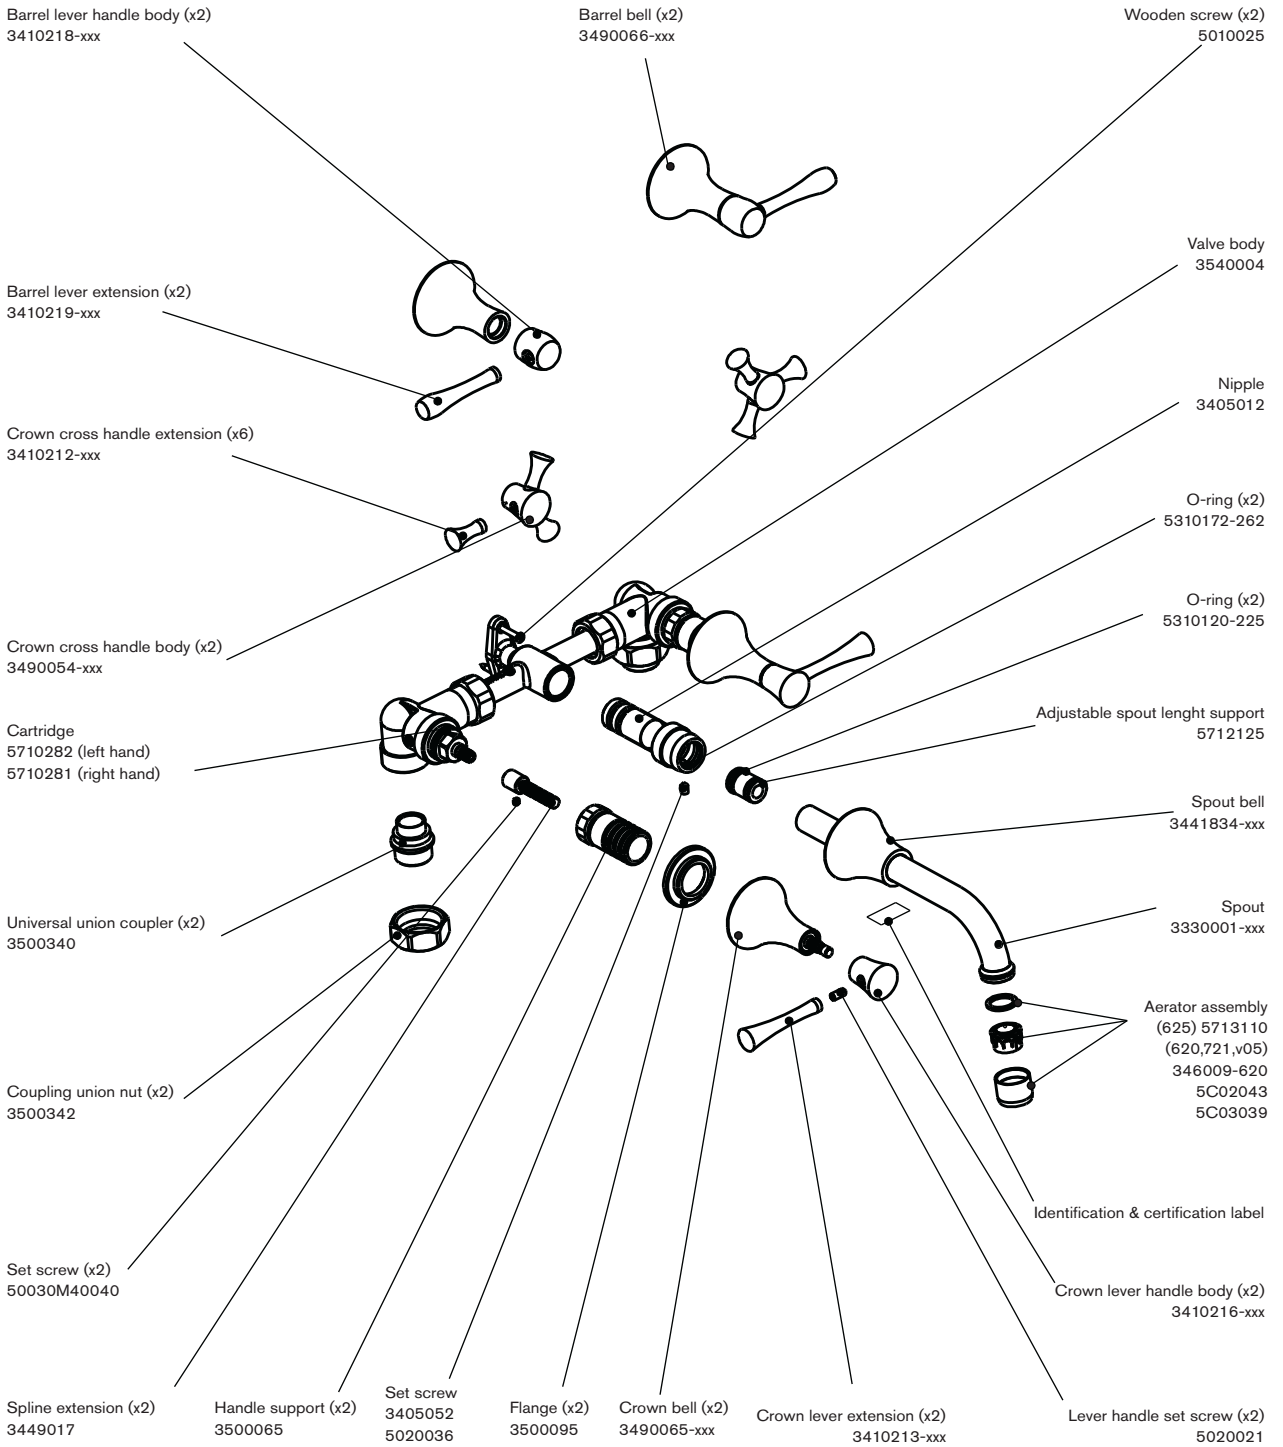

## Wall mount lavatory faucet

identification and c-UPC NSF61-9 certification label

dimensions inches

technical specifications  
 note: xxx represent different finishes

code: 244 156 xxx  
 245 156 xxx  
 246 156 xxx