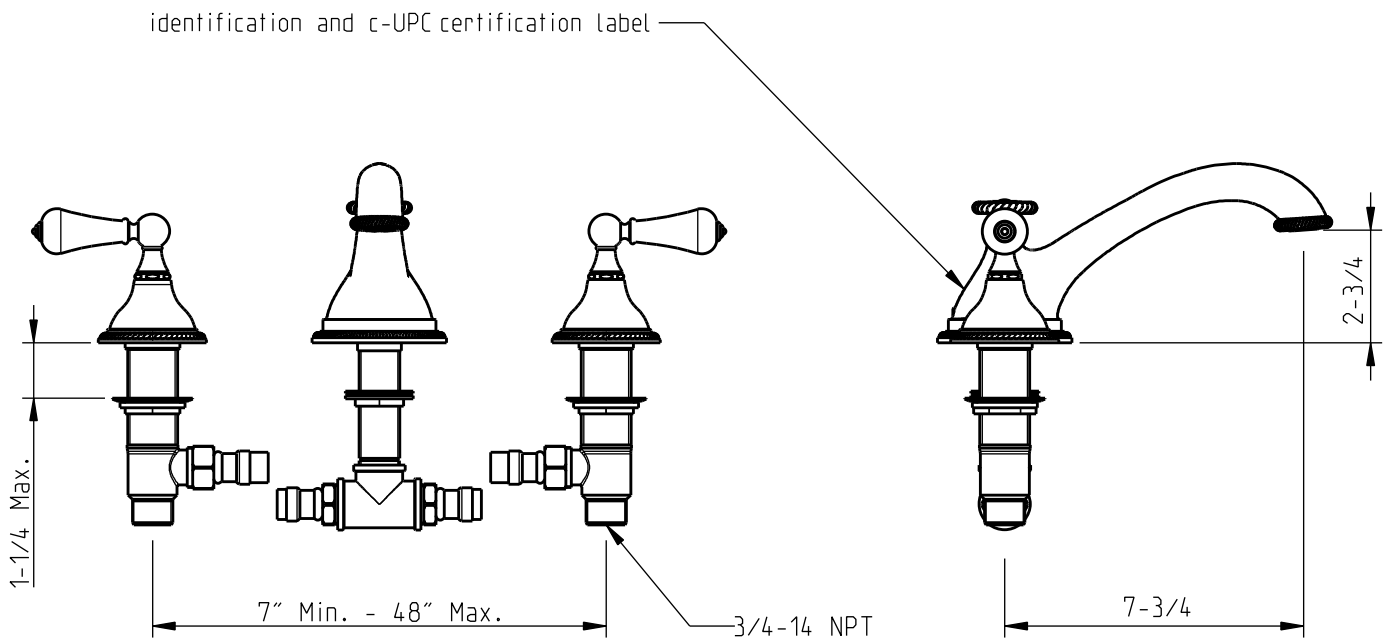

TECHNICAL SPECIFICATIONS

Brunswick

3 Piece 3/4" Roman Tub Trim

code | 255 640 xxx

Rough: 289 740 999 (sold separately)

5663842
983ER023W00

dimensions inches

PLUMBING