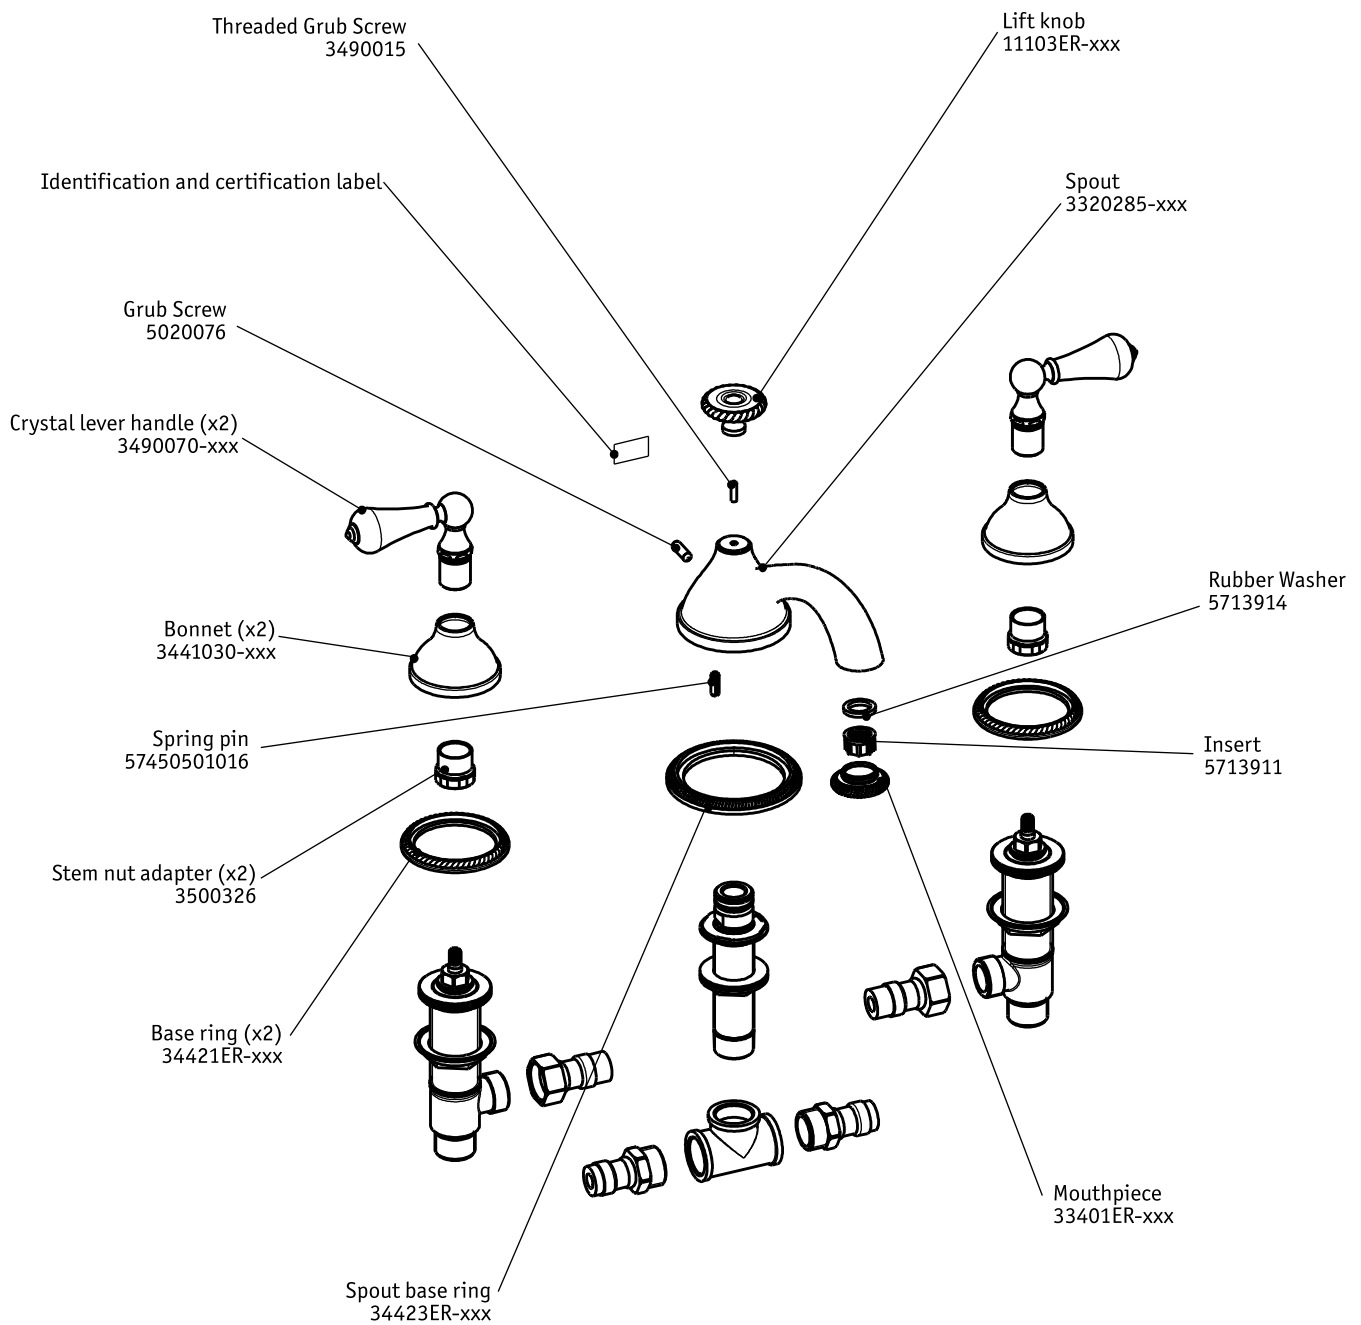

TECHNICAL SPECIFICATIONS

Brunswick

3 Piece 3/4" Roman Tub Trim

code | 255 640 xxx

Rough: 289 740 999 (sold separately)

5663842
983ER023W00

dimensions inches

PLUMBING

CIFIAL

5663842
983ER023W00

Note: xxx represent different finishes.