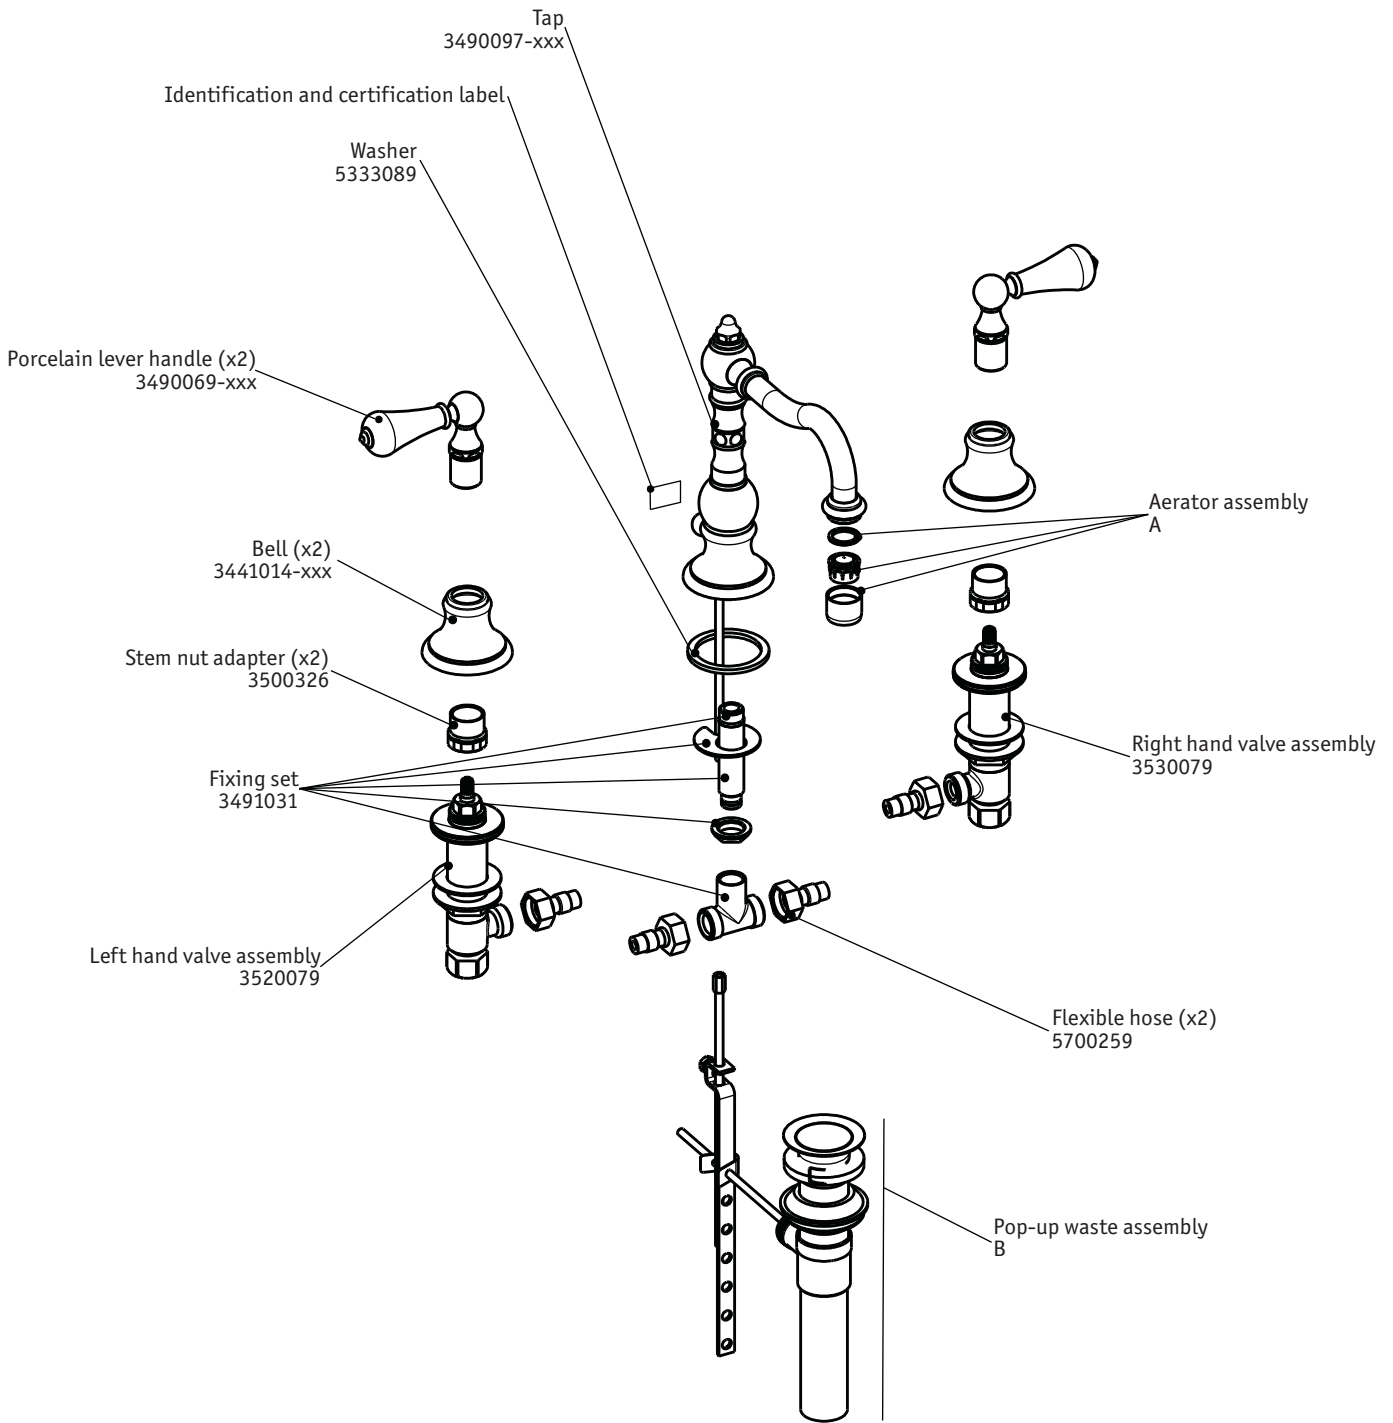

## Highlands

Widespread pillar lavatory

code | 262 130 xxx

5663824  
9830D030W00

5663824  
9830D030W00

**Note:** xxx represent different finishes.

	625	601	616	617	620	721	W15	X10
A	5713110	3460009-xxx 5C03039 5C02018						
B	5710000	3620234-xxx						