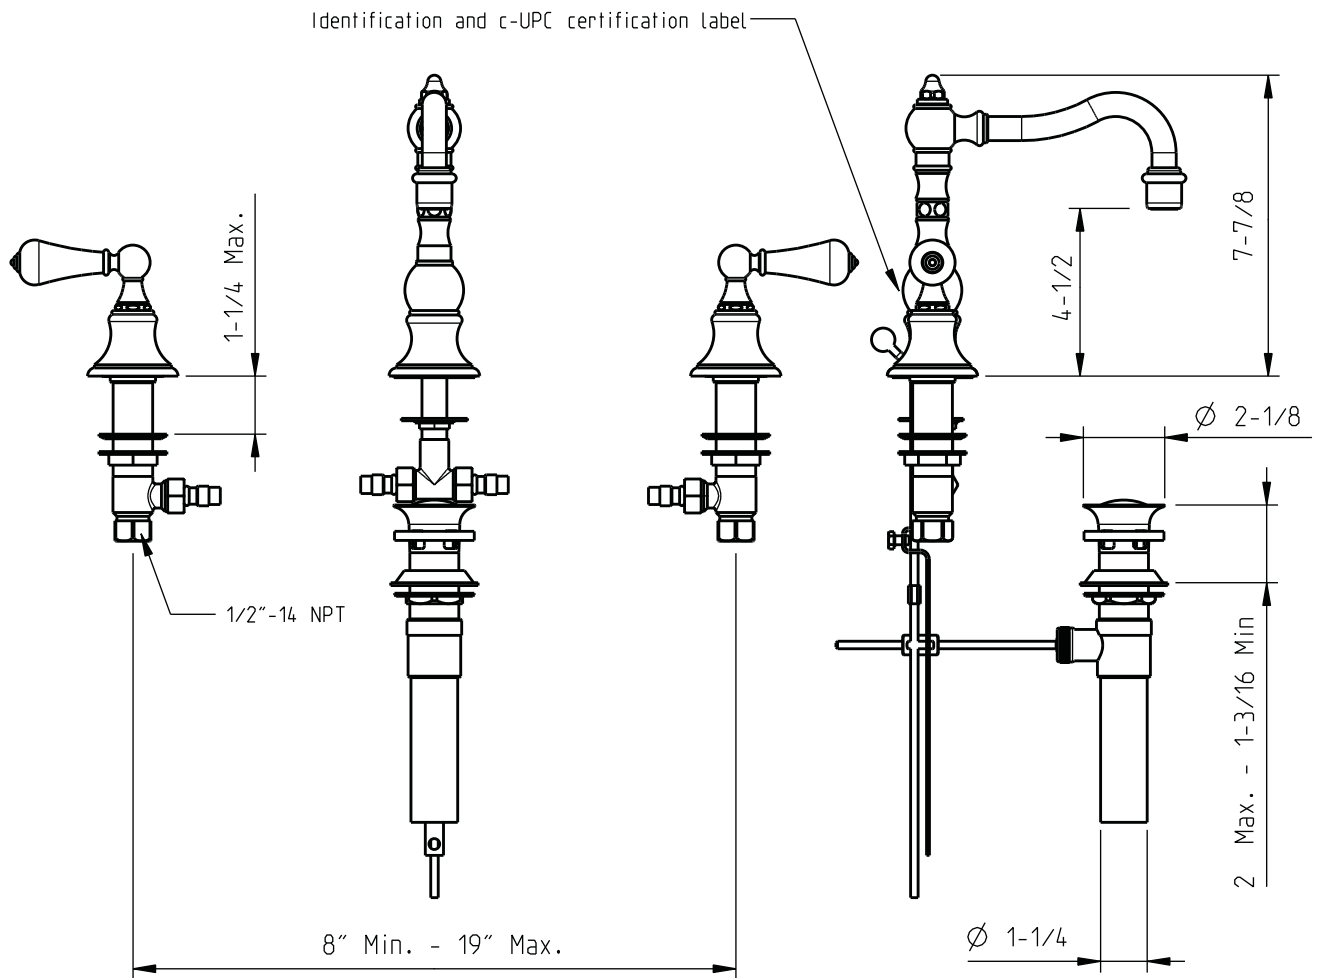

# TECHNICAL SPECIFICATIONS

## Highlands

Widespread pillar lavatory

code | 262 130 xxx

5663824  
9830D030W00

5663824  
9830D030W00

**Note:** xxx represent different finishes.

	625	601	616	617	620	721	W15	X10
A	5713110	3460009-xxx 5C03039 5C02018						
B	5710000	3620234-xxx						