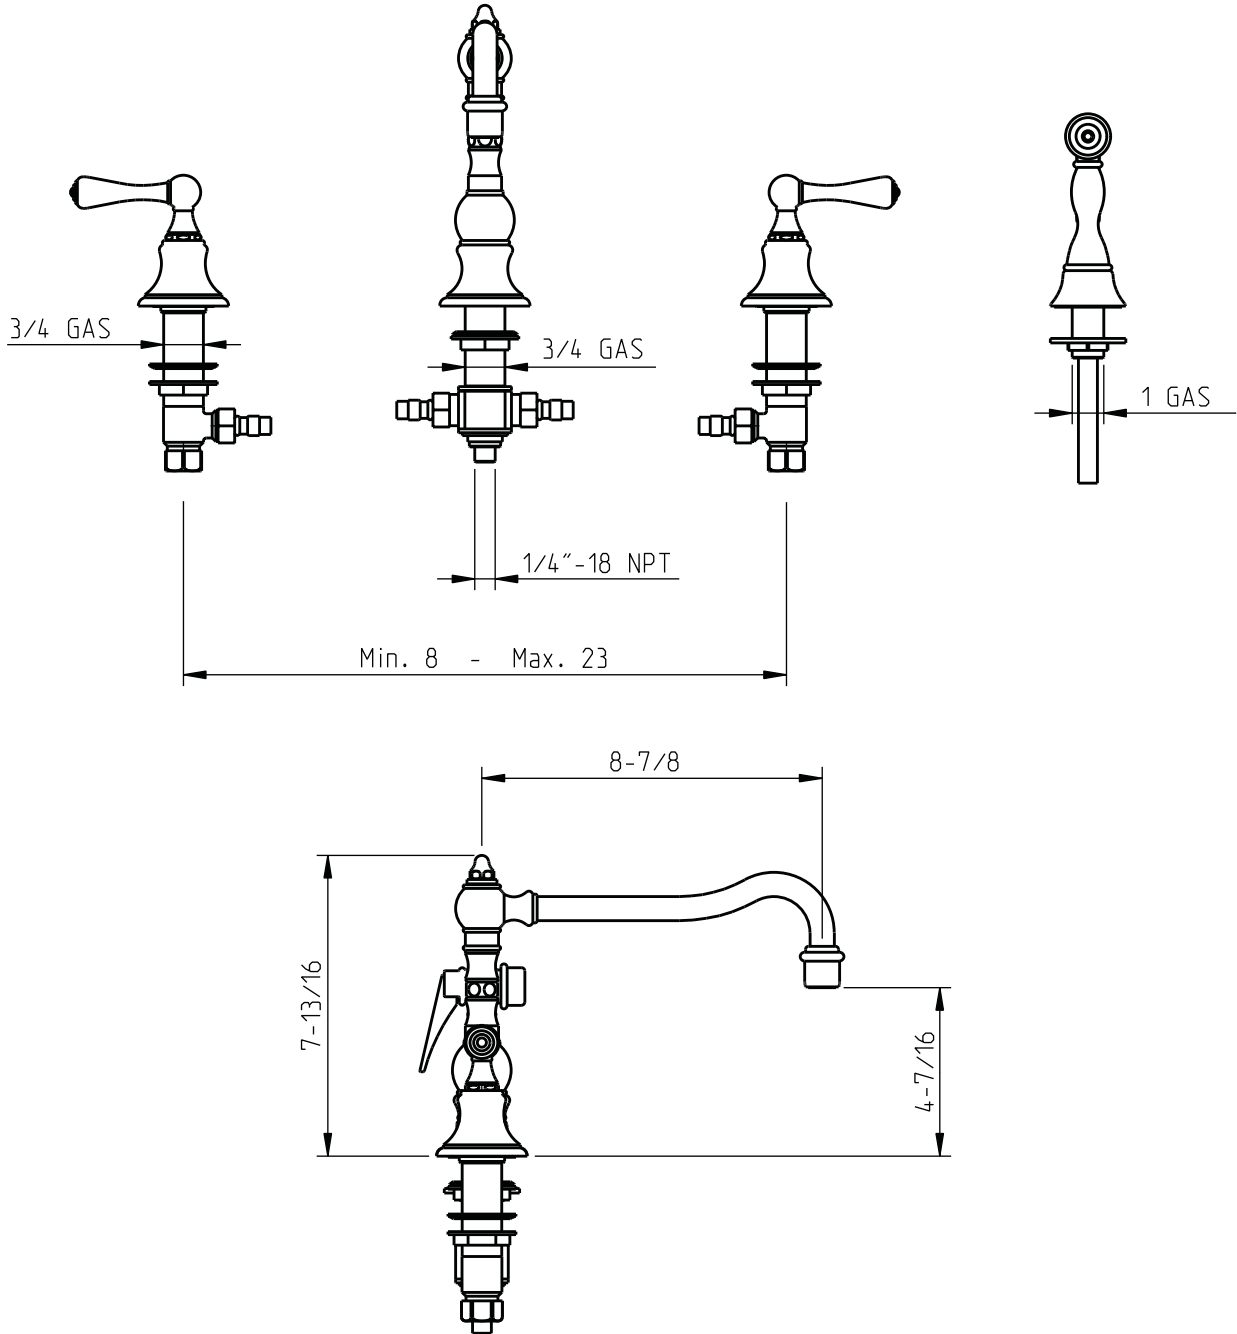

## Highlands

Widespread pillar kitchen faucet with swivel spout and side spray

code | 268 255 xxx

5663828  
9830D031W00

dimensions inches

5663828  
9830D031W00

**Note:** xxx represent different finishes.

|   | 625     | 620         | 721     | W15         | X10     |         |
|---|---------|-------------|---------|-------------|---------|---------|
| A | 5715508 | 5715509     | 5715510 | 3456018-w15 | 5715513 |         |
| B | 5713110 | 3460009-xxx |         |             | 5C03039 | 5C02018 |