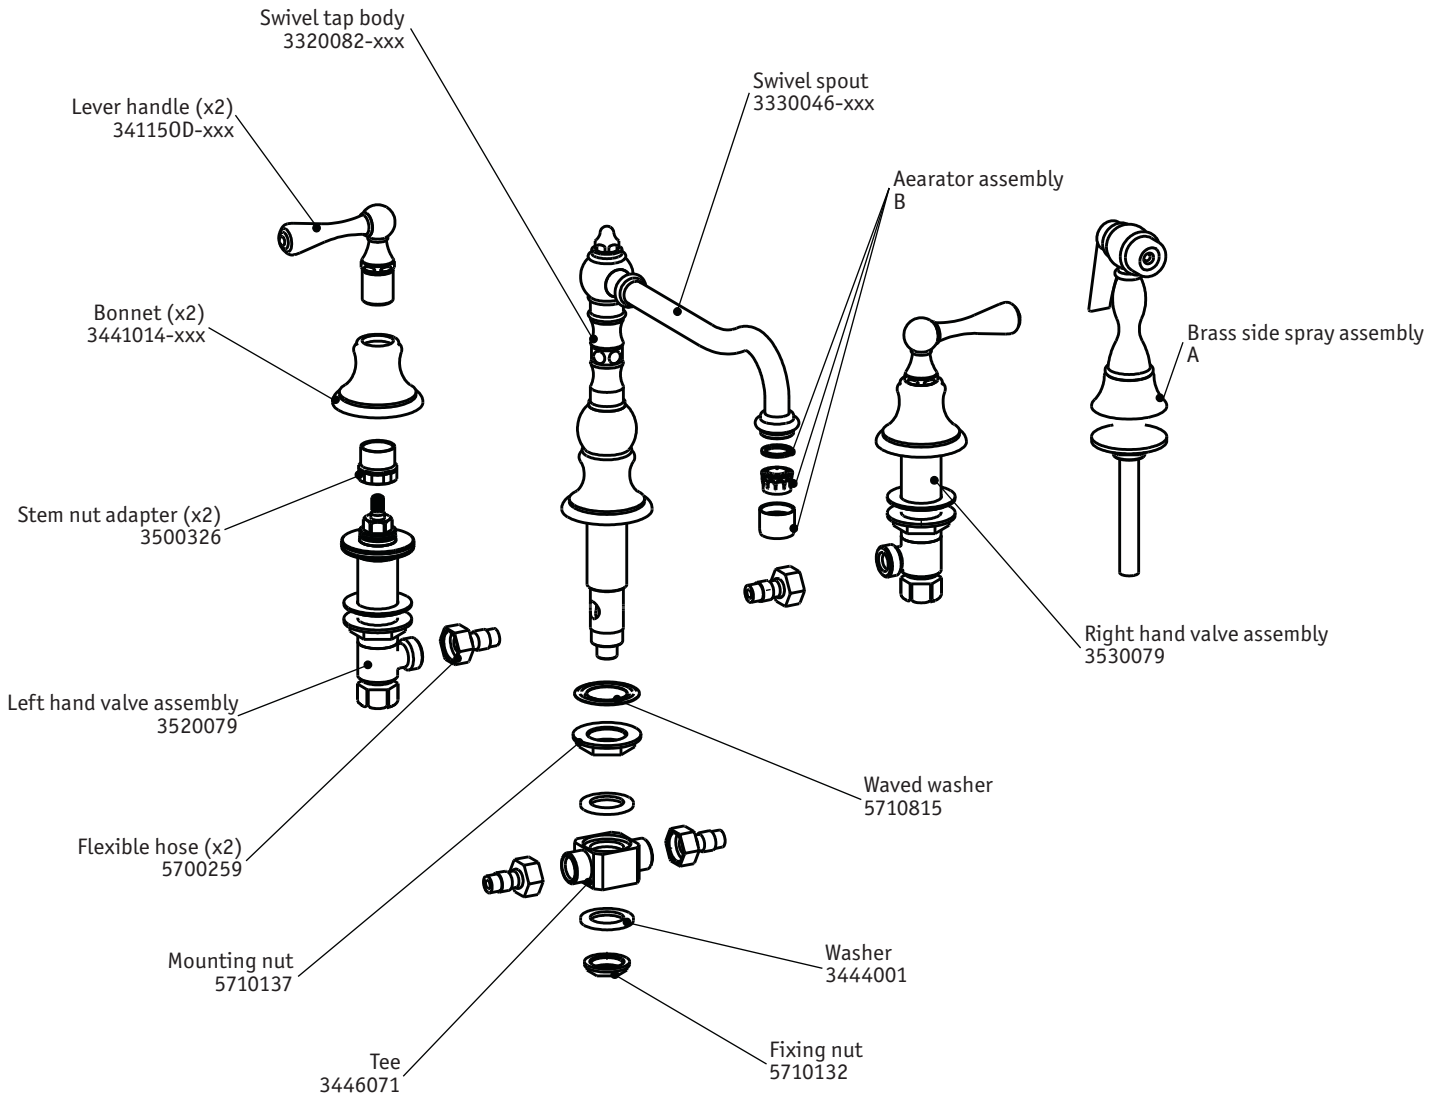

## Highlands

Widespread pillar kitchen faucet with swivel spout and side spray

code | 268 255 xxx

5663828  
9830D031W00

dimensions inches

5663828  
9830D031W00

**Note:** xxx represent different finishes.

|   | 625     | 620         | 721     | W15         | X10     |         |
|---|---------|-------------|---------|-------------|---------|---------|
| A | 5715508 | 5715509     | 5715510 | 3456018-w15 | 5715513 |         |
| B | 5713110 | 3460009-xxx |         |             | 5C03039 | 5C02018 |