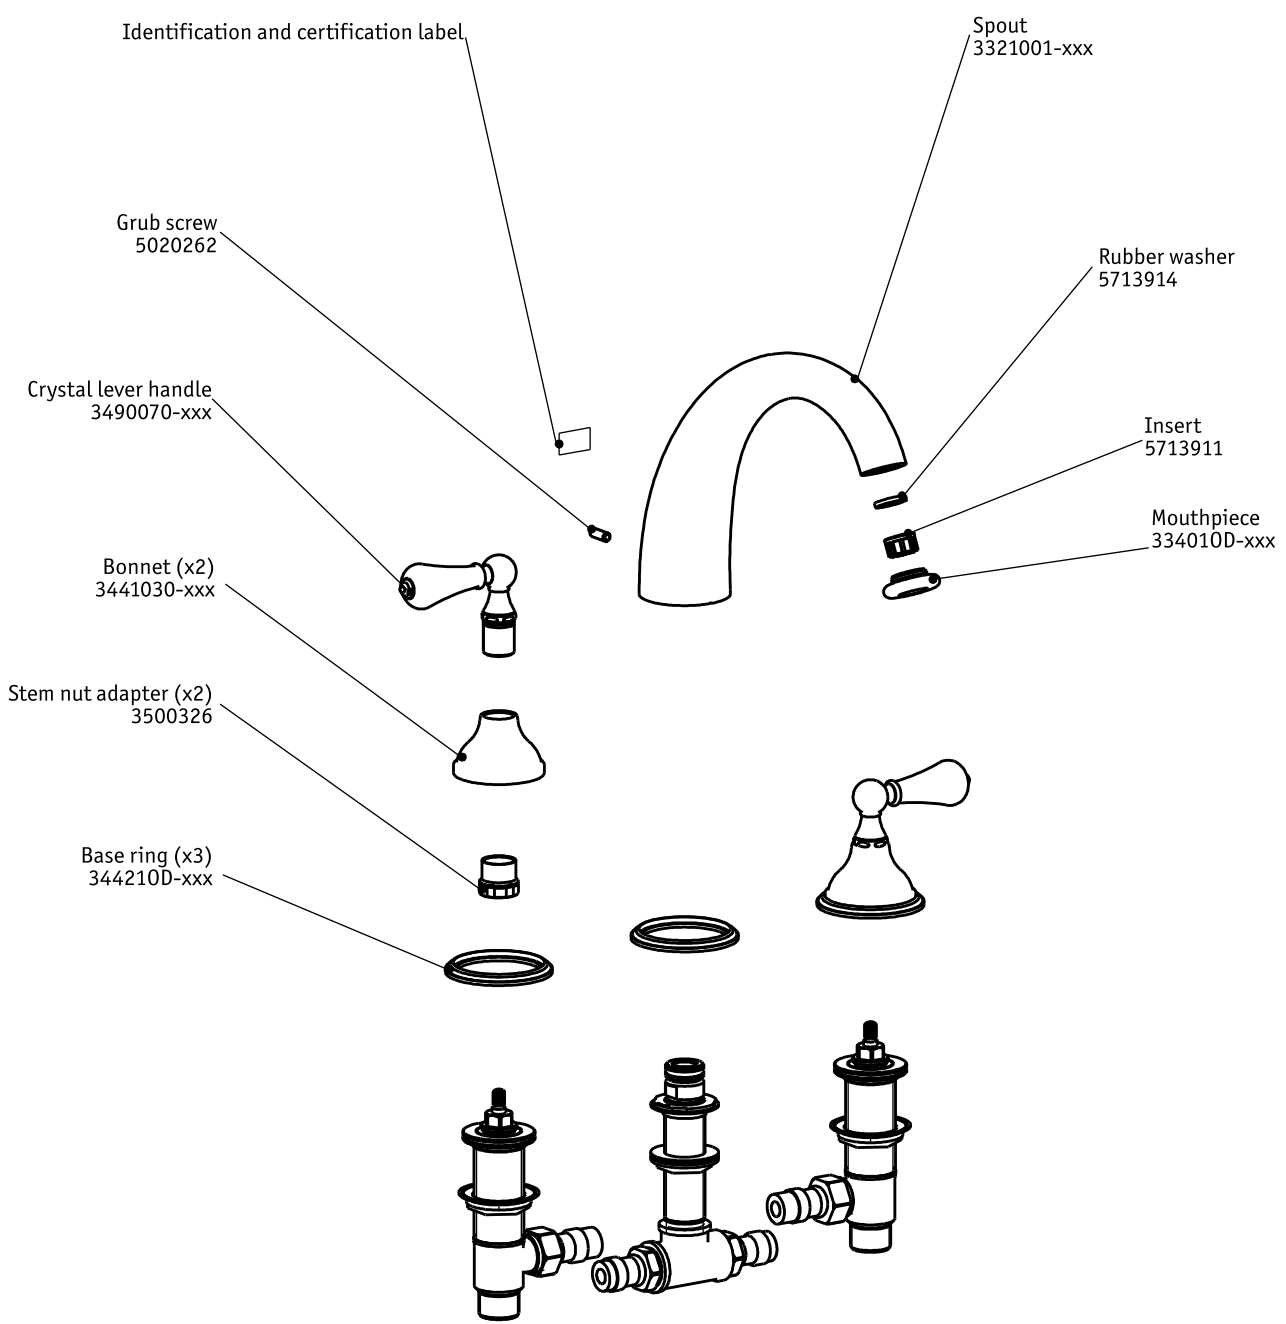

TECHNICAL SPECIFICATIONS

ASBURY

3 Piece Hi-Arch Roman Tub

code | 275 650 xxx

Rough: 289 740 999 (sold separately)

5663868
983OD043W00

dimensions inches

PLUMBING

5663868
983OD043W00

Note: xxx represent different finishes.