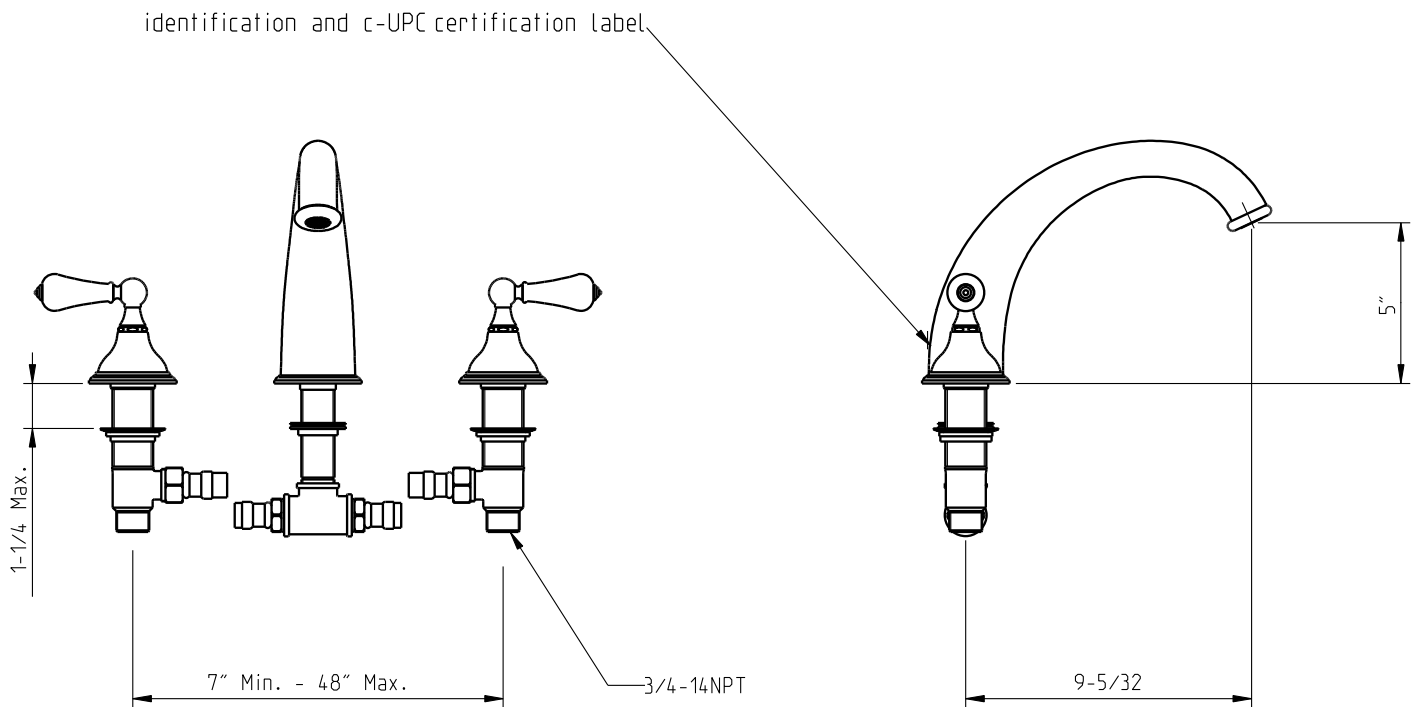

TECHNICAL SPECIFICATIONS

ASBURY

3 Piece Hi-Arch Roman Tub

code | 275 650 xxx

Rough: 289 740 999 (sold separately)

5663868
983OD043W00

dimensions inches

PLUMBING

5663868
983OD043W00

Note: xxx represent different finishes.