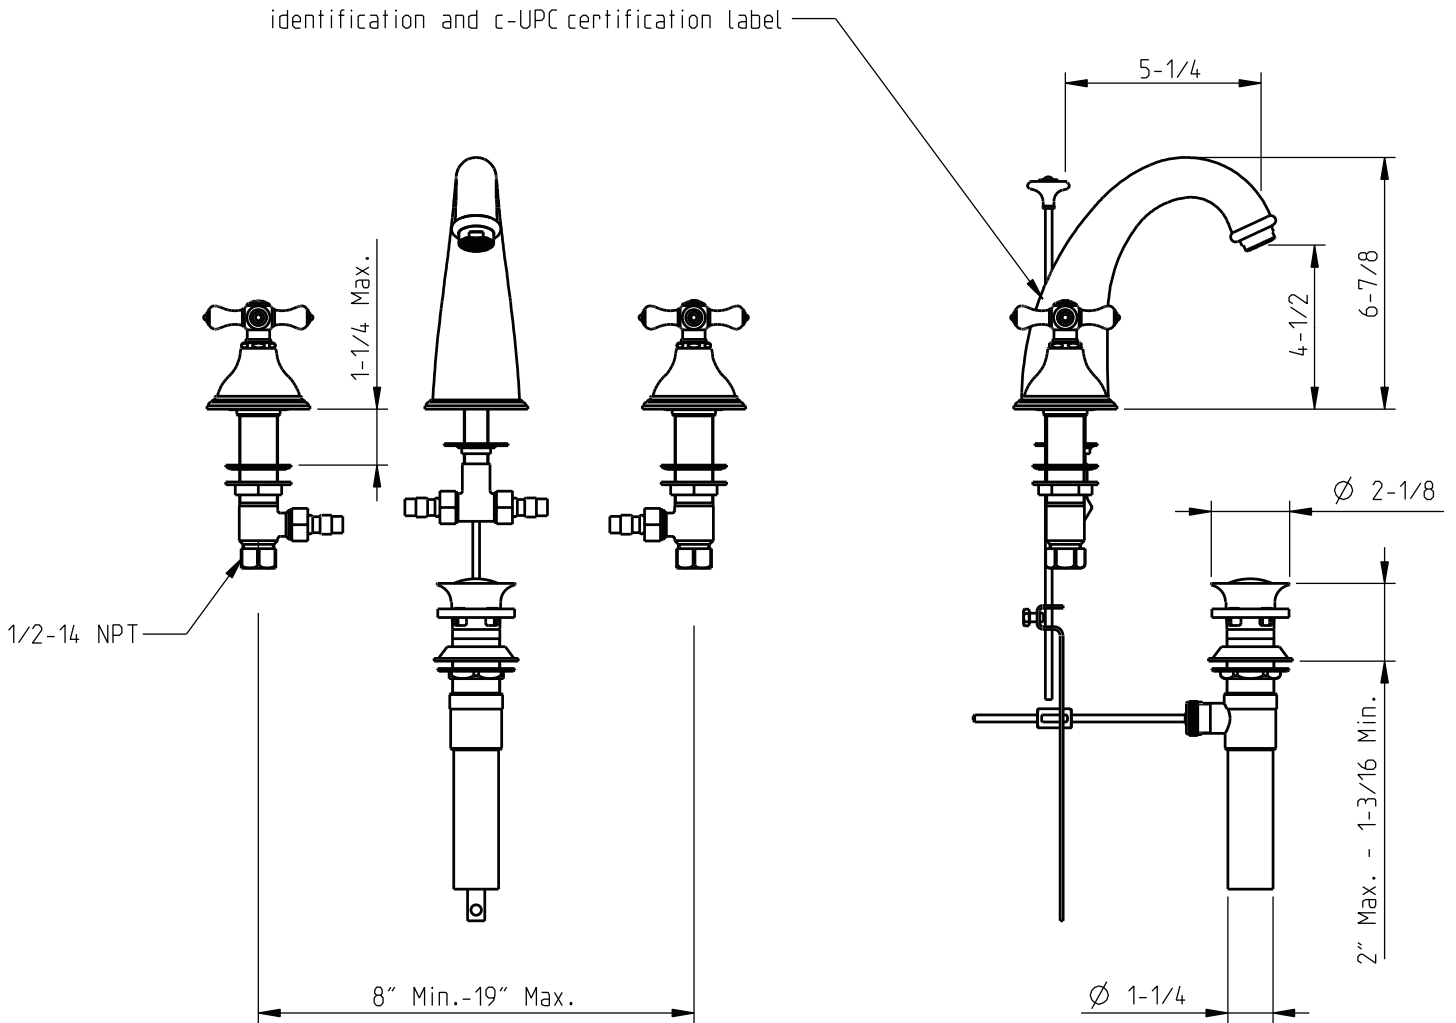

# TECHNICAL SPECIFICATIONS

## Asbury

Hi-arch widespread lavatory

code | 277 150 xxx

5663833  
983ED016W00

dimensions inches

5663833  
983ED016W00

**Note:** xxx represent different finishes.

	625	620	721	W15	X10
A	5713111	3460042-xxx 5C02043 5C03040			