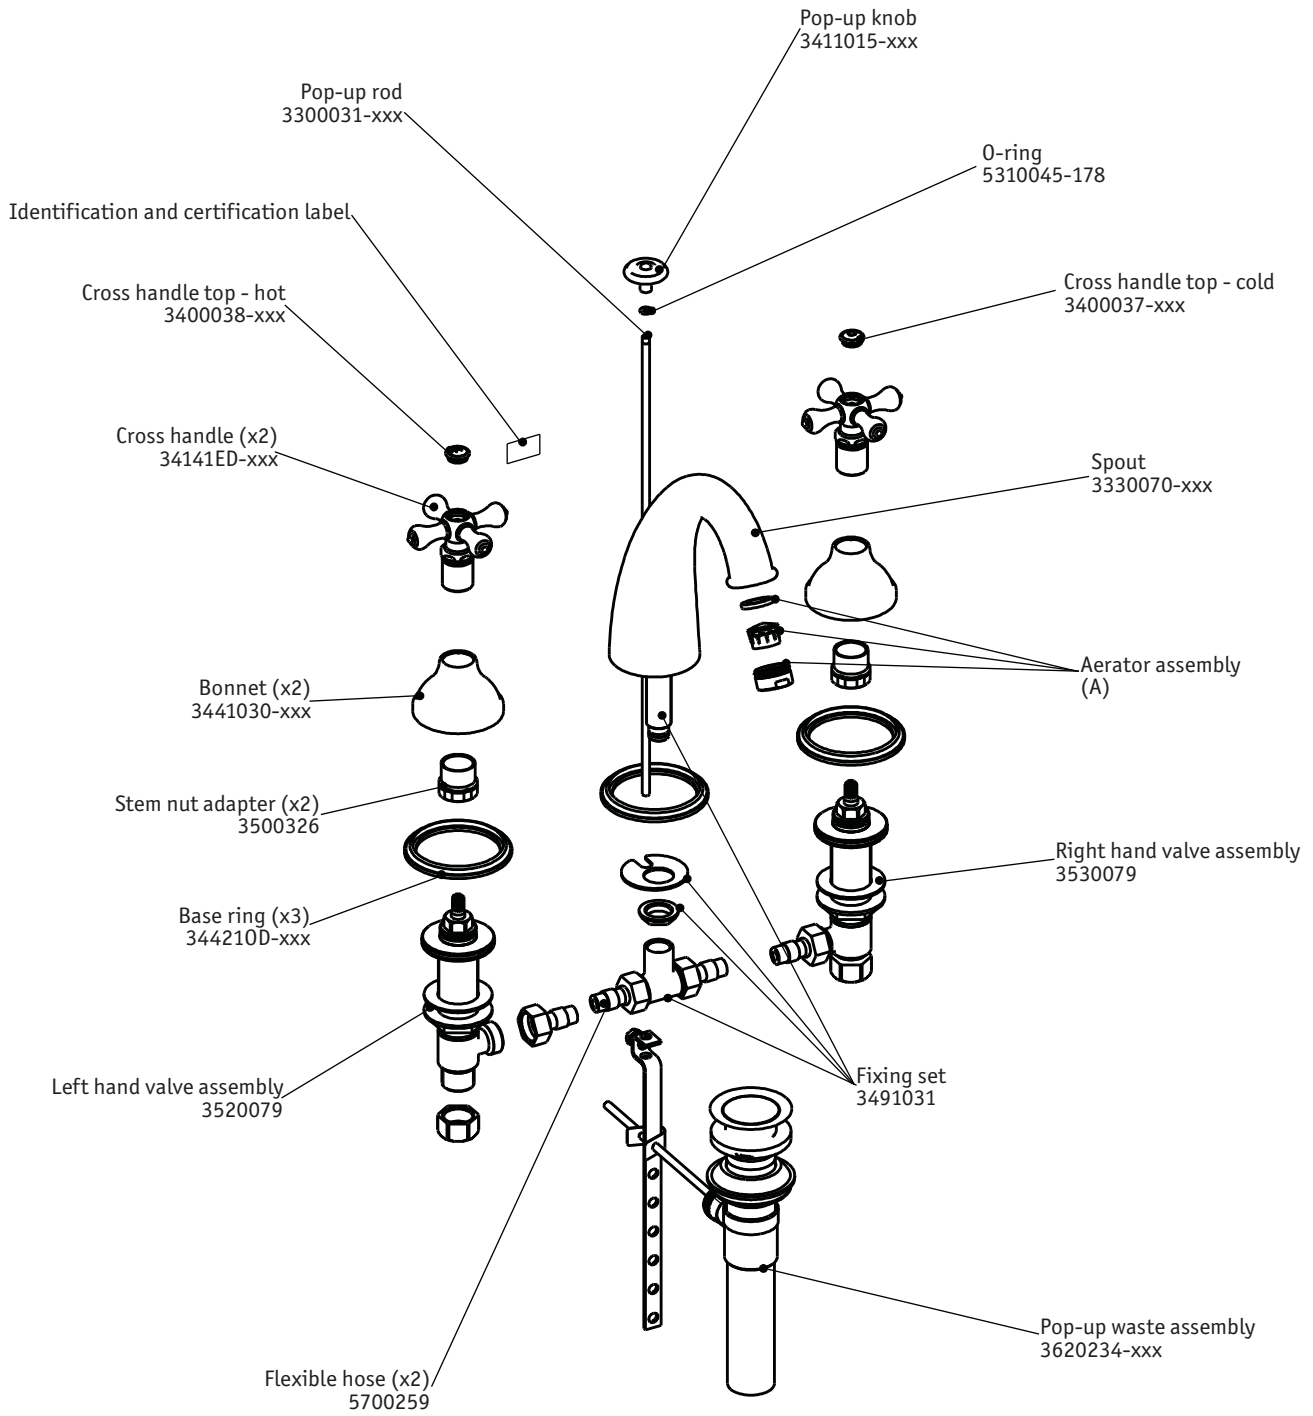

## Asbury

Hi-arch widespread lavatory

code | 277 150 xxx

5663833  
983ED016W00

dimensions inches

5663833  
983ED016W00

**Note:** xxx represent different finishes.

	625	620	721	W15	X10
A	5713111	3460042-xxx 5C02043 5C03040			