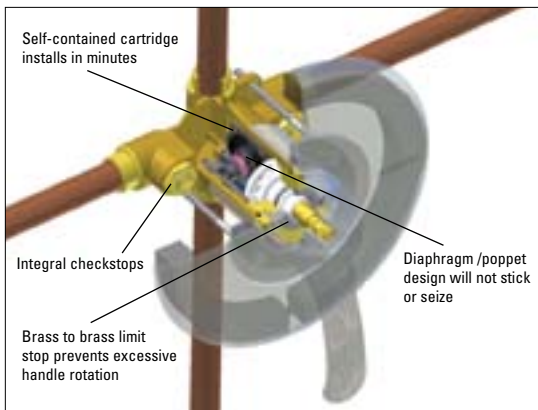

HydroGuard®

Series PB410

Series PB410

Heavy Duty Pressure Balancing Protection

- Proven reliable diaphragm-and-poppet cartridge design won't stick, seize or corrode due to harsh water conditions
- Rugged commercial grade four-port bronze casting with brass bonnet and metal-to-metal, temperature limit stop
- Integral check stops for easy access and maintenance
- Compact design fits into as little as 2" wall depth
- Back-to-back installation without costly cross-over piping
- ASSE 1016 listed and CSA B125 certified
- Won't stick or seize due to harsh water conditions
- Self-contained cartridge installs in minutes to simplify maintenance

Serving hotel, healthcare, education, commercial and residential markets since 1891.

POWERS™

Powers offers you complete shower systems...

- Ideal for demanding applications like health clubs, schools, and hotels
- Back-to-back installation without costly crossover piping by simply rotating the stem 180° and re-labeling the ports
- Optional HT115 valve easily threads into showerhead assembly for added protection against scalding
- Hundreds of Configurations

141 827 Shown

141 175 Shown

Hand Shower Assemblies are available in several styles, including deluxe metal hose with slide bar.

Optional HT115 ScaldStop™ shuts down water if temperature reaches 115° or greater.

141 409 Shown

Tub spouts are available with and without diverters in 1/2" and 3/4" inlets. All spouts are chrome-plated.

141600B Shown

141 319 Shown

Diverters are available concealed or exposed. Vacuum breakers are available as elevated with chrome plating, or as in-line.