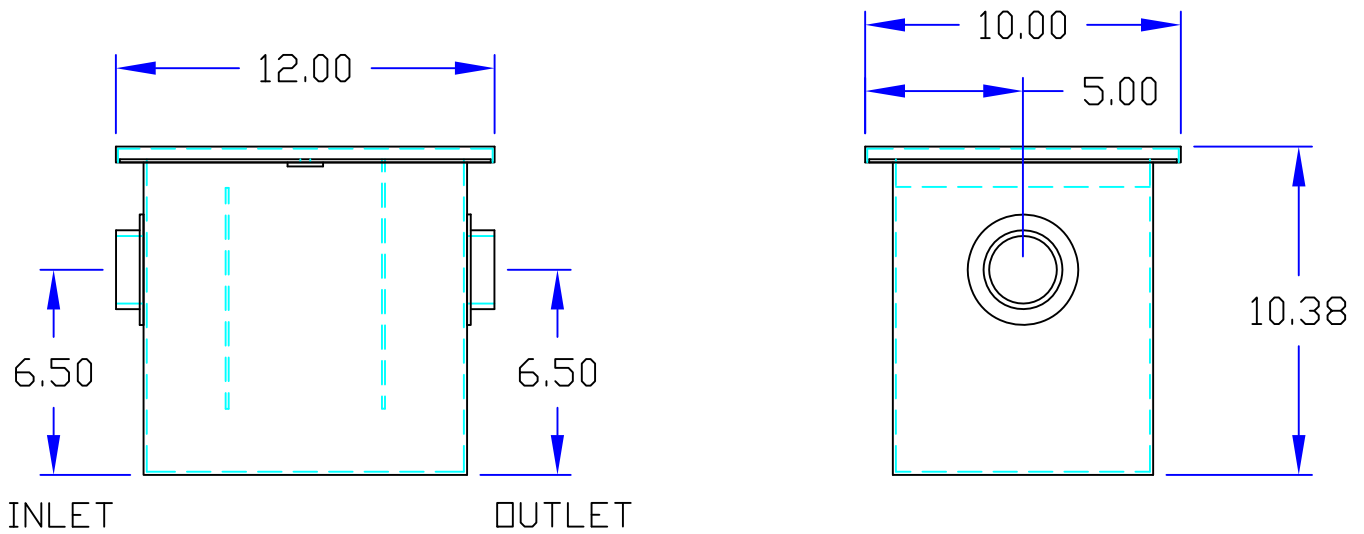

Rockford Sanitary Systems, Inc.

ROCKFORD, IL 61125-0963

(815) 229-5077 - (800) 747-5077 - FAX (815) 229-5108

WEB SITE-www.rkfdseparators.com E MAIL-rssem@rkfdseparators.com

MODEL NO. ROC-MI-1

GREASE INTERCEPTOR

DRAWN BY

QUOTE #

JOB NAME

W.R.W.

Specifications

Rockford Model ROC-MI-1 all welded steel grease interceptor, for on the floor installation, 08 g.p.m. intermittent flow, 15 lbs. grease capacity, 2.00" threaded inlet and outlet connections removable gasketed cover, enamel coated inside and outside.