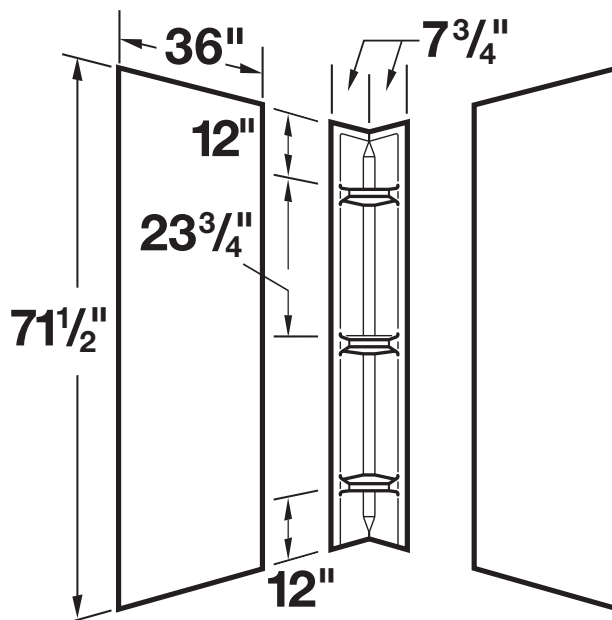

MUSTEE

E.L. Mustee & Sons, Inc. • 5431 West 164th Street • Brook Park, OH 44142 • Phone: 216.267.3100 • Fax: 216.267.9997
E-mail: info@mustee.com • Web: www.mustee.com • Proudly made in the USA

Notice: Our continuous commitment to product improvement may result in changes to product specifications without notice. Patents pending. Made and Printed in U.S.A.