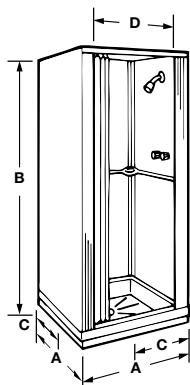

SEE PAGE 2 FOR A LIST OF ACCESSORIES!

Model 80 shown with optional glass door.

Design features:

DURASTALL® Model 80 & 82 includes...

- Slip-resistant floor with drain
- Brass shower valve and head
- Shower curtain and curtain rod
- Safety railing with molded-in soap dish and shampoo holder
- Mold and mildew-resistant components
- Knock-down construction makes portability extremely easy and is free-standing when assembled.
- Two styles of optional shower doors are available.
- Easy to assemble and install.

- Available in both standard and extended bases;

Model 80 Standard Base

Standard bases include a PVC drain for direct connection to a 2" (Sch. 40) ABS, PVC or iron DWV pipe.

Model 82 Extended Base

Extended bases eliminate the need to position the shower stall base directly over the floor drain. This offset allows for greater freedom in positioning the shower. Includes side outlet drain for 1-1/2" PVC pipe.

Specifications

| Model | Color | Size | Base | A | B | C | D | UPC |
|-------|-------|-----------|----------|---------|---------|----------|-----|-----------------|
| 80 | White | 32" X 32" | Standard | 32-5/8" | 75-3/8" | 16-5/16" | 24" | 6 71031 00314 0 |
| 82 | White | 32" X 32" | Extended | 32-5/8" | 77-7/8" | 16-5/16" | 24" | 6 71031 00315 7 |

MUSTEE

Preferred by the "Pros"

80 & 82 DURASTALL® Shower Doors

Design features:

- Both doors fit all DURASTALL® shower stalls
- Sturdy, rust-resistant, engineered aluminum frame with polished chrome finish
- May be hung to open to accommodate a left or right hand opening
- Continuous-pull handle with magnetic seal
- Easy to install and clean...all components are mold and mildew resistant.
- Door height is 64"