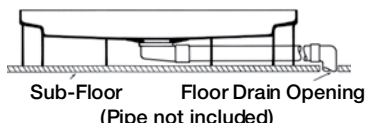

SEE PAGE 2 FOR A LIST OF ACCESSORIES!

Model 80 shown with optional glass door.

Design features:

DURASTALL® Model 80 & 82 includes...

- Slip-resistant floor with drain
- Brass shower valve and head
- Shower curtain and curtain rod
- Safety railing with molded-in soap dish and shampoo holder
- Mold and mildew-resistant components
- Knock-down construction makes portability extremely easy and is free-standing when assembled.
- Two styles of optional shower doors are available.
- Easy to assemble and install.

- Available in both standard and extended bases;

Model 80 Standard Base

Standard bases include a PVC drain for direct connection to a 2" (Sch. 40) ABS, PVC or iron DWV pipe.

Model 82 Extended Base

Extended bases eliminate the need to position the shower stall base directly over the floor drain. This offset allows for greater freedom in positioning the shower. Includes side outlet drain for 1-1/2" PVC pipe.

Specifications

| Model | Color | Size | Base | A | B | C | D | UPC |
|-------|-------|-----------|----------|---------|---------|----------|-----|-----------------|
| 80 | White | 32" X 32" | Standard | 32-5/8" | 75-3/8" | 16-5/16" | 24" | 6 71031 00314 0 |
| 82 | White | 32" X 32" | Extended | 32-5/8" | 77-7/8" | 16-5/16" | 24" | 6 71031 00315 7 |

MUSTEE

Preferred by the "Pros"

80 & 82 DURASTALL® Shower Doors

Design features:

- Both doors fit all DURASTALL® shower stalls
- Sturdy, rust-resistant, engineered aluminum frame with polished chrome finish
- May be hung to open to accommodate a left or right hand opening
- Continuous-pull handle with magnetic seal
- Easy to install and clean...all components are mold and mildew resistant.
- Door height is 64"